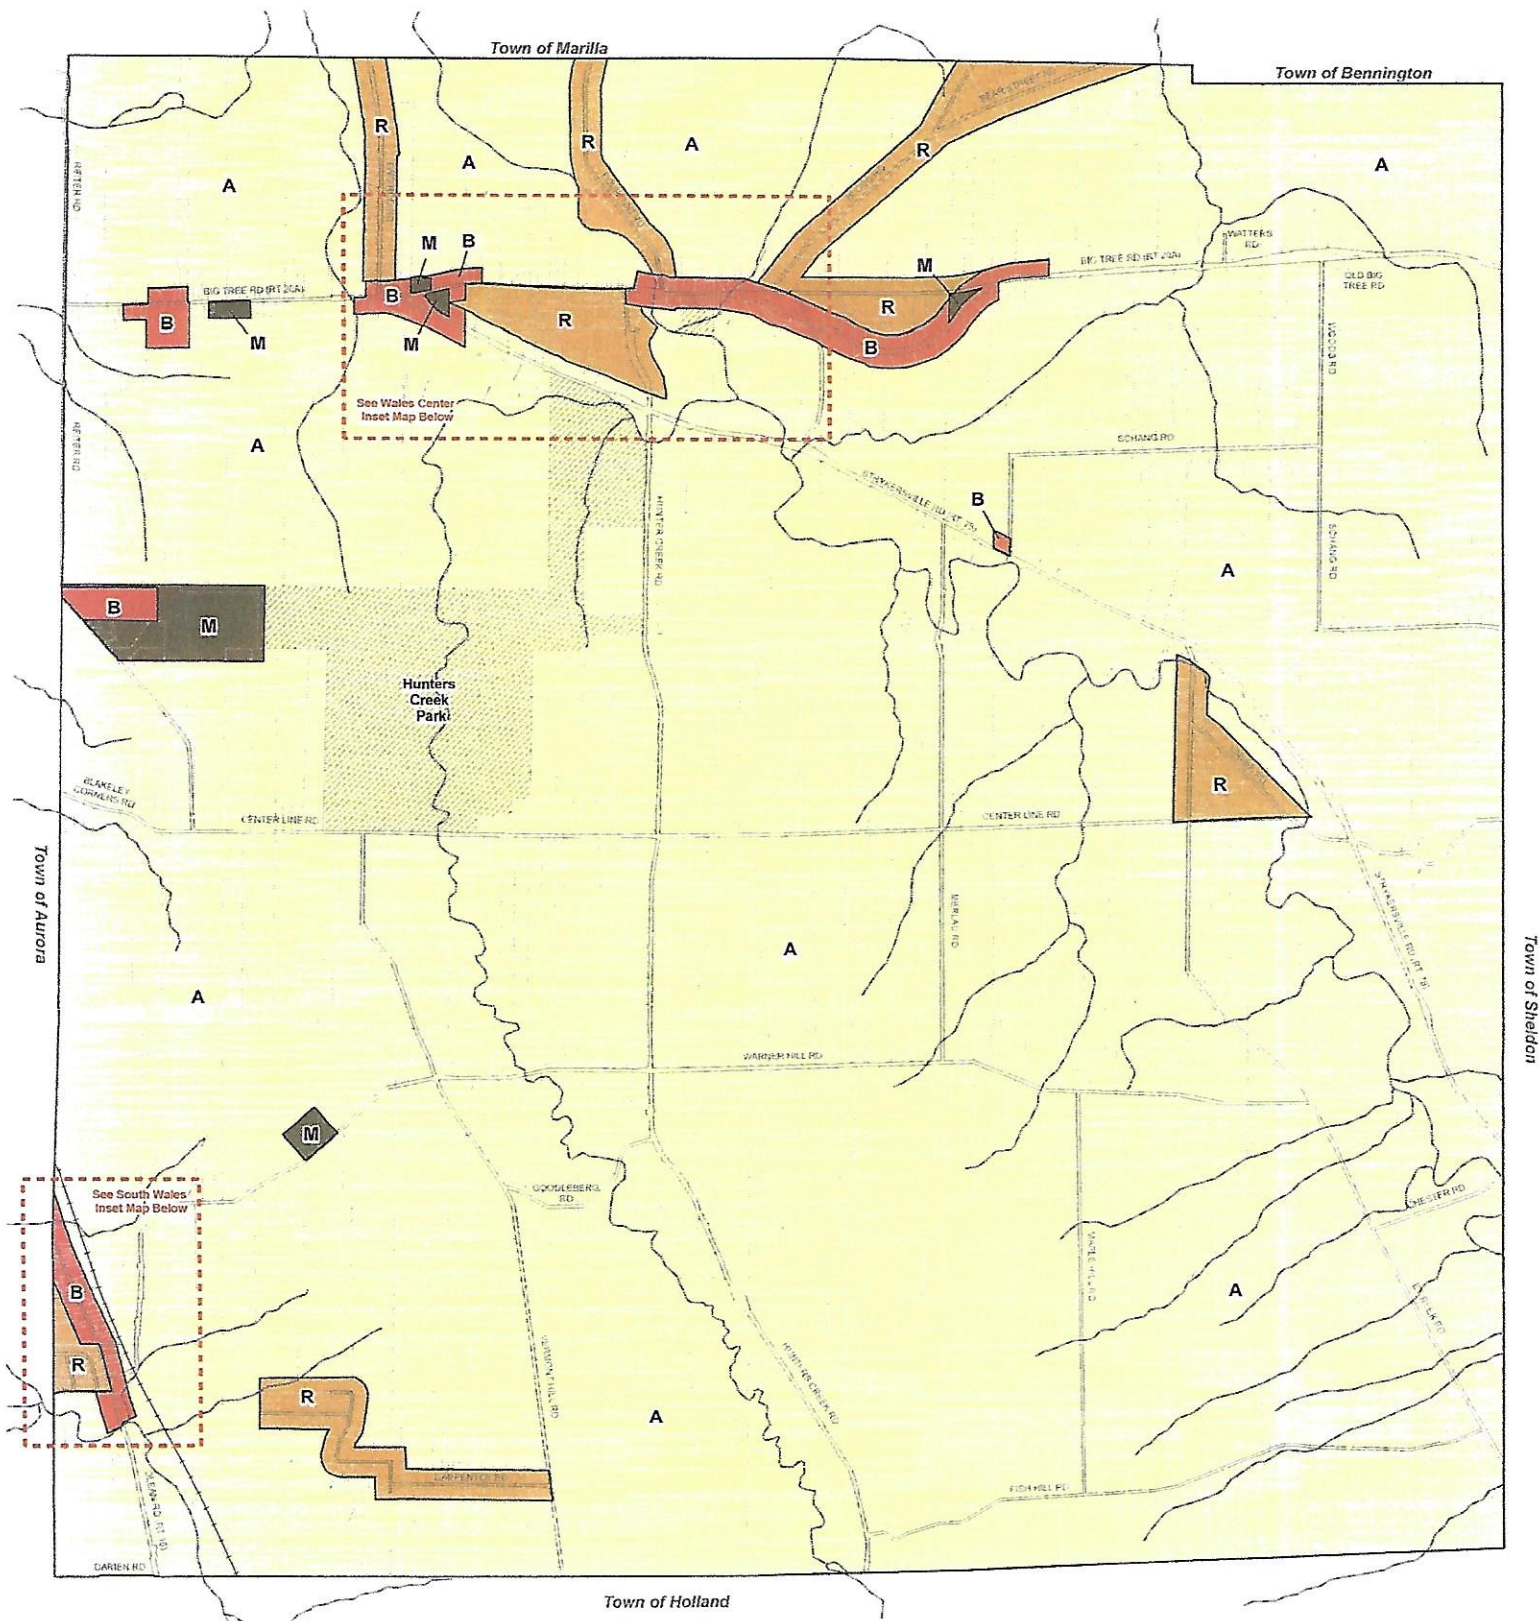

Town of Wales

Zoning Map

August 2020

Hamlet of Wales Center
0 500 1,000 1,500 2,000
Feet